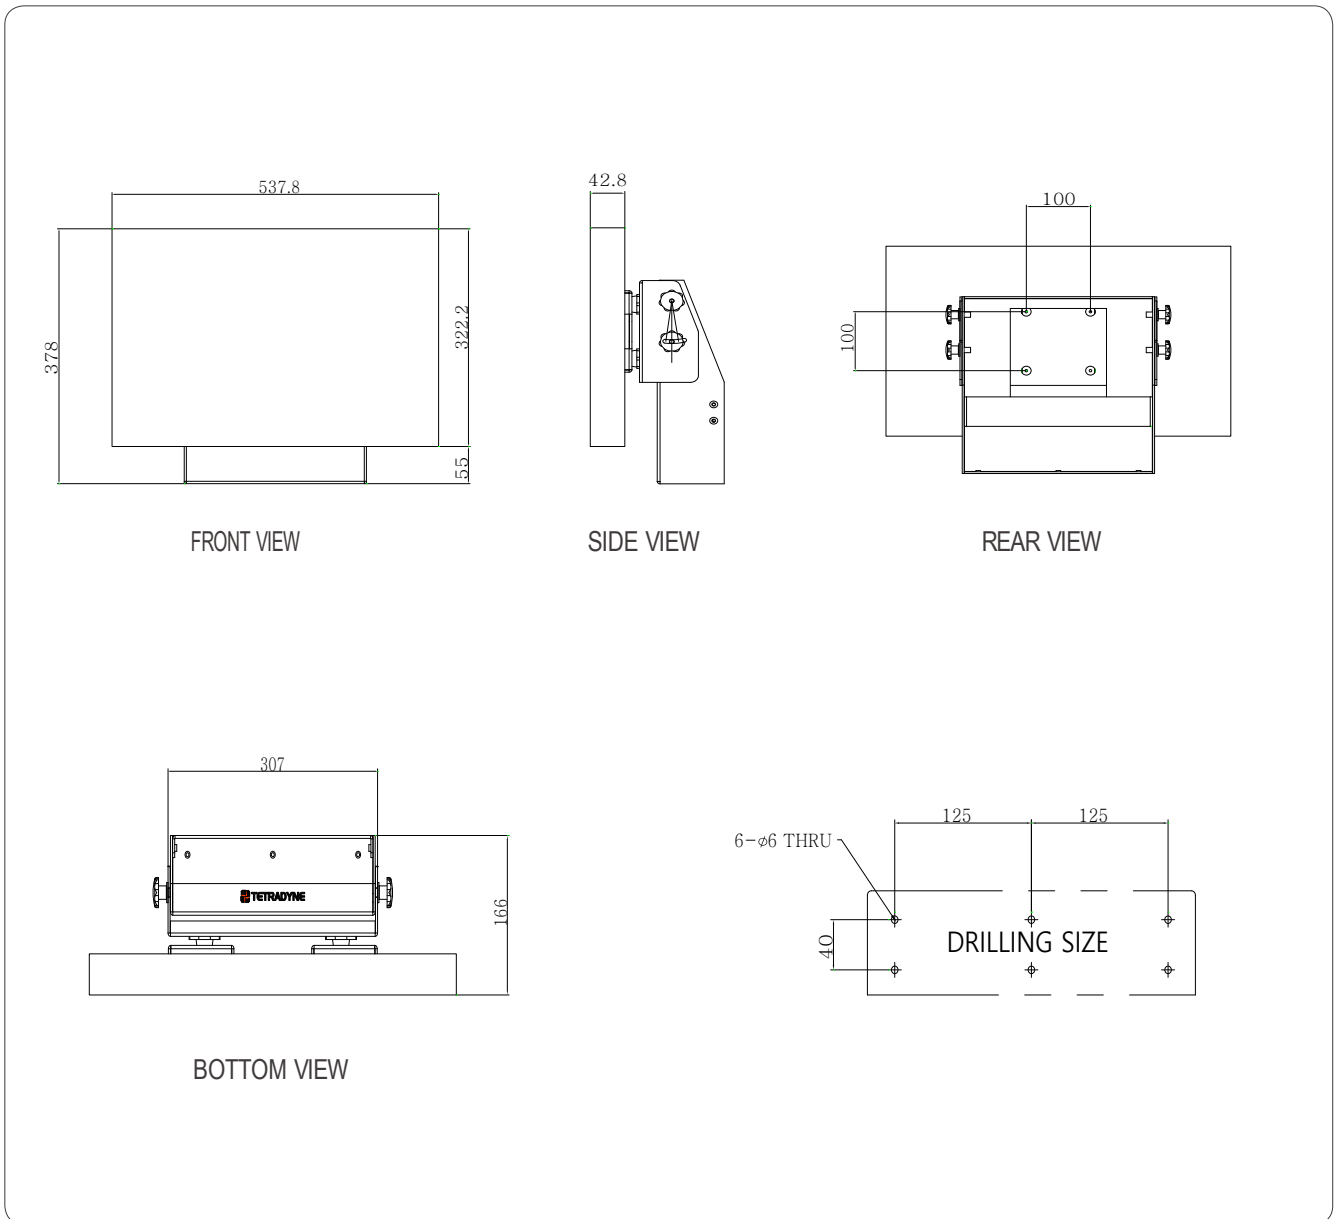

Marine used Monitor

•TVK-DM-002

#604/605, E&C VENTURE DREAM TOWER II, 55, DIGITAL-RO 33-GIL,
GURO-GU, SEOUL, 08376, REP KOREA
Tel : +82-2-323-4972, E-mail : sales@tetrydyne.co.kr Web site : www.tetrydyne.co.kr

Specifications and features are subject to change without notice.
All products names are trademarks or registered trademarks of Tetrydyne.co.,Ltd.

Contact Point