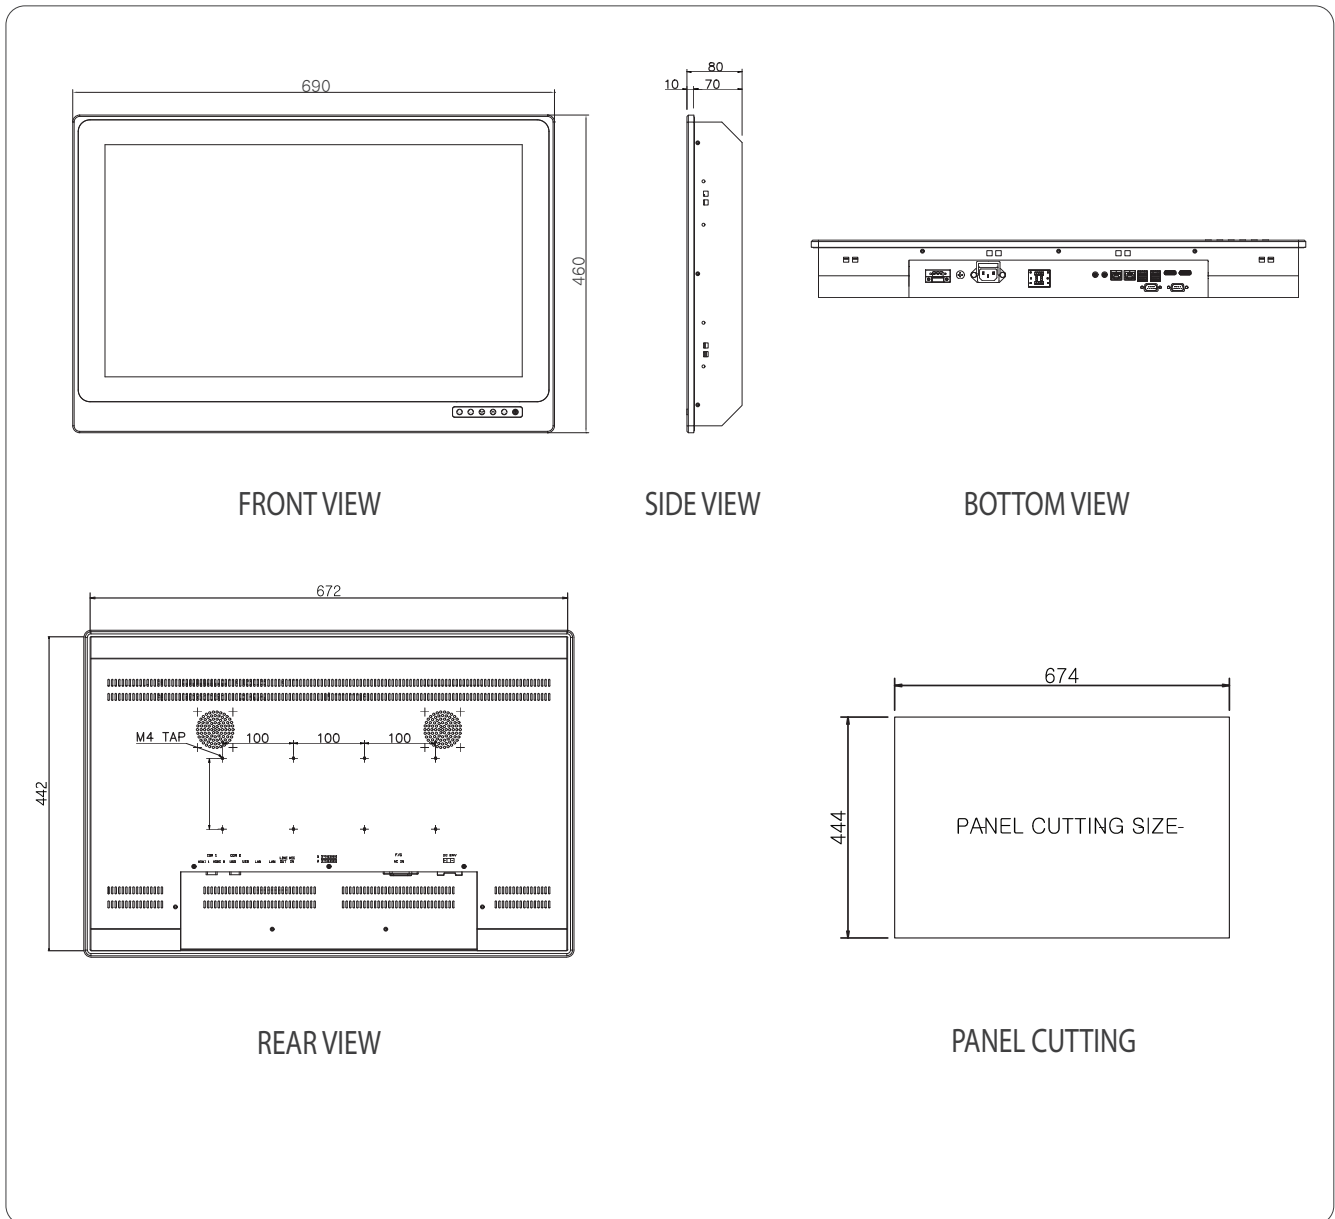

27 Inch Marine Panel PC

• TIPX-270

#604/605, E&C VENTURE DREAM TOWER II, 55, DIGITAL-RO 33-GIL,
GURO-GU, SEOUL, 08376, REP KOREA
Tel : +82-2-323-4972, E-mail : sales@tetradyne.co.kr Web site : www.tetradyne.co.kr

Specifications and features are subject to change without notice.
All products names are trademarks or registered trademarks of Tetradyne.co.,Ltd.

Contact Point